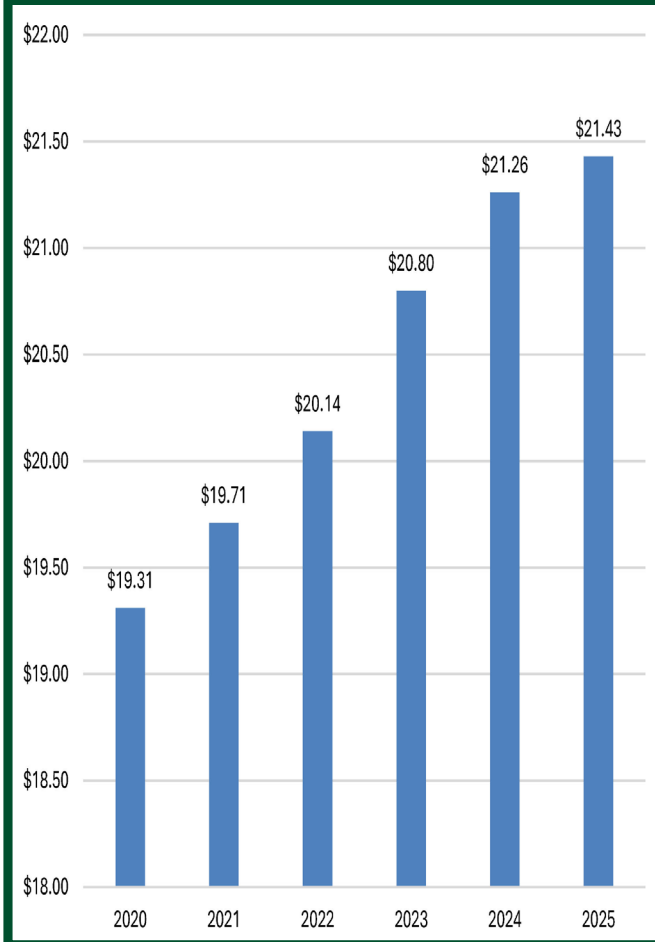

Market Rates PSF

Office Market Rate PSF