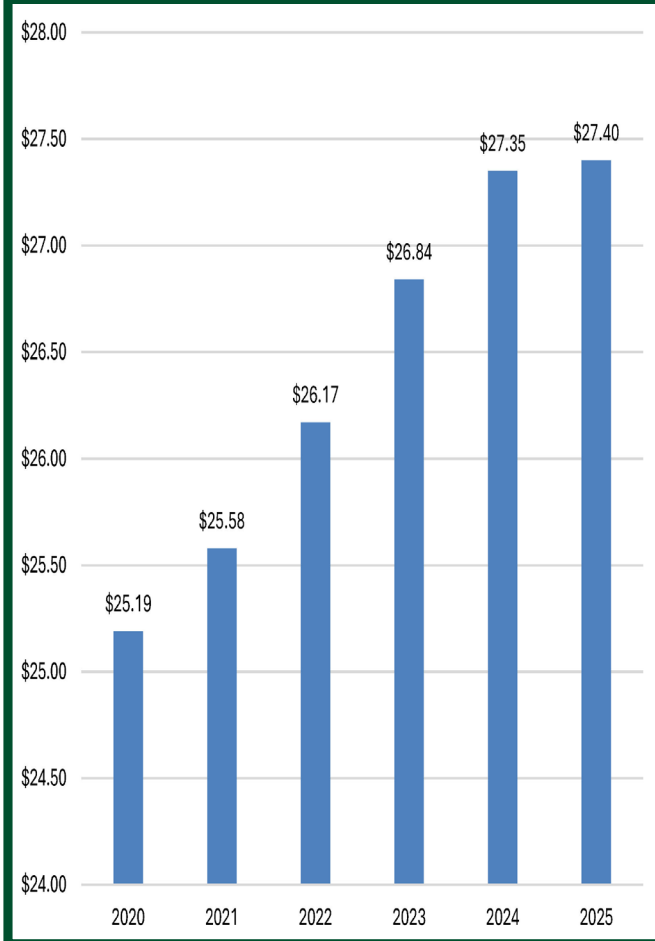

Market Rates PSF

Office Market Rate PSF