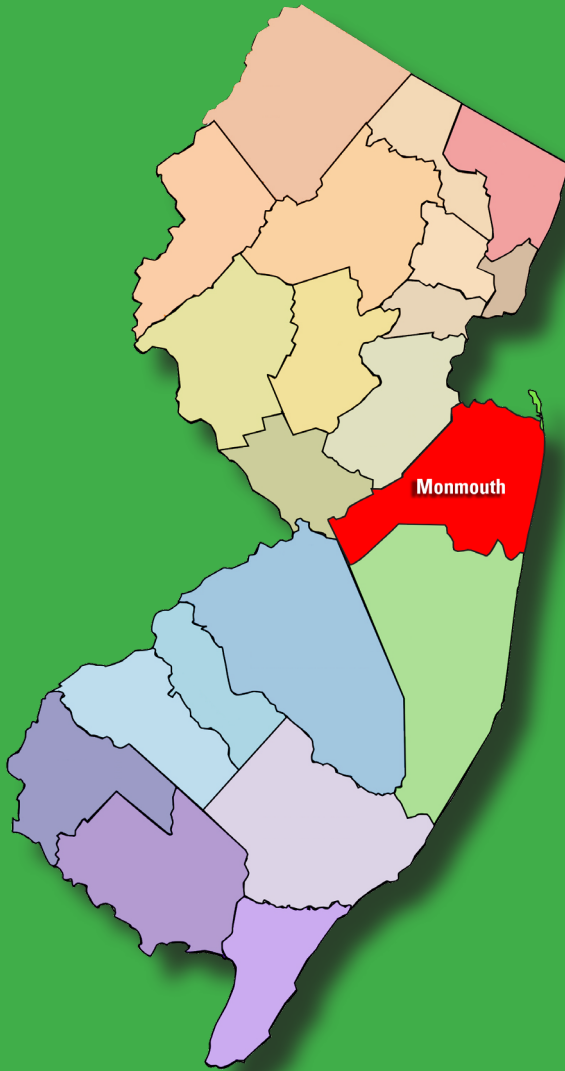

# County Profile

## Monmouth County

### Demographics

Population	
Population estimates, July 1, 2024	647,520
Population, percent change - April 1, 2020 (estimates base) to July 1, 2024	0.2%
Population, Census, April 1, 2020	644
Age and Sex	
Persons under 5 years, percent	5.0%
Persons under 18 years, percent	20.7%
Persons 65 years and over, percent	19.8%
Female persons, percent	51.0%
Race and Hispanic Origin	
White alone, percent	84.6%
Black alone, percent	7.2%
American Indian and Alaska Native alone, percent	0.3%
Asian alone, percent	5.8%
Native Hawaiian and Other Pacific Islander alone, percent	0.1%
Two or More Races, percent	2.0%
Hispanic or Latino, percent	13.0%
White alone, not Hispanic or Latino, percent	73.4%
Education	
High school graduate or higher, percent of persons age 25 years+, 2019-2023	94.2%
Bachelor's degree or higher, percent of persons age 25 years+, 2019-2023	50.6%
Income and Poverty	
Median households income (in 2023 dollars), 2019-2023	\$122,727
Per capita income in past 12 months (in 2023 dollars), 2019-2023	\$65,545
Persons in poverty, percent	6.7%
Geography	
Population per square mile, 2020	1374.7
Land area in square miles, 2020	468.18

### Largest Municipalities

Municipality	Population
Middletown Township	65,936
Howell Township	54,076
Marlboro Township	41,156
Manalapan Township	40,270
Freehold Township	35,443

Source: [worldpopulationreview.com](https://worldpopulationreview.com)