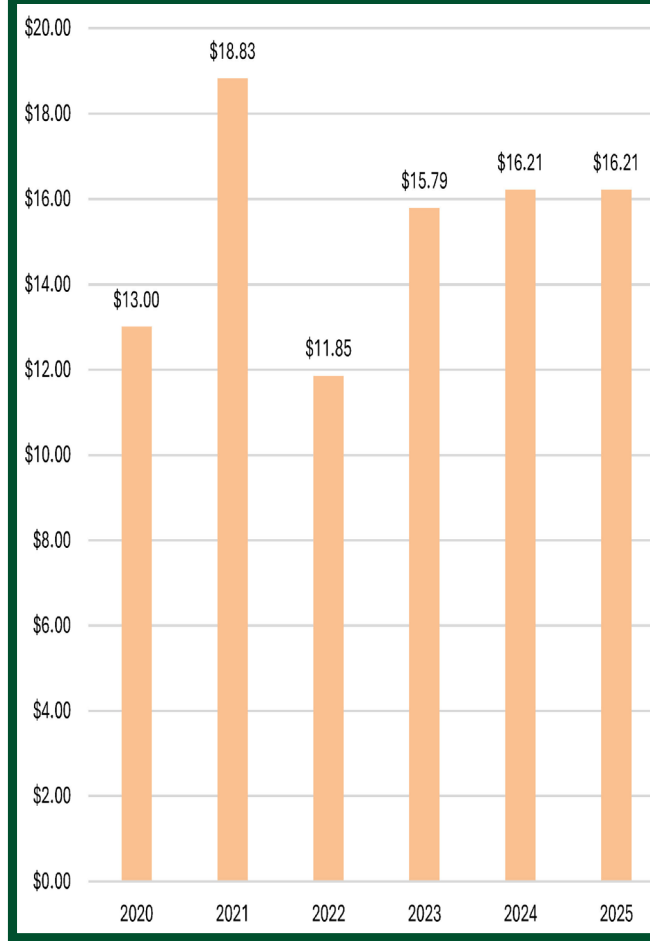

Industrial Market Rate PSF