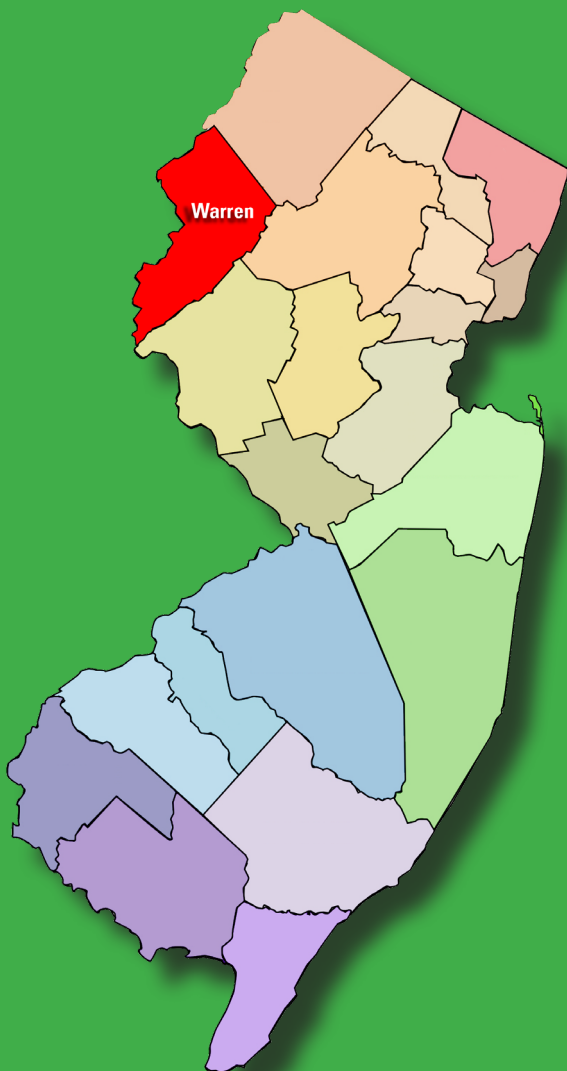

# County Profile

## Warren County

Source: Census.gov

View of Delaware Water Gap from Mount Tammany

### Largest Municipalities

Municipality	Population
Washington Township	49,698
Washington	18,328
Phillipsburg	15,397
Phillipsburg Township	15,388
Hackettstown Township	10,131

Source: worldpopulationreview.com